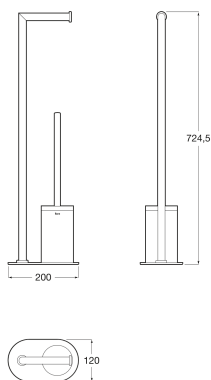

HOTELS**Toilet brush and toilet roll holder**

DIMENSIONS

Length	200 mm
Width	96 mm
Height	725 mm

COLOURS AND FINISHES

B0 Matt White

PRICE (VAT INCLUDED)

£323.74

TECHNICAL DRAWINGS

**FEATURES**

Finish: Chrome

Fixing kit: Not included

Installation type: Floor-standing

Material: Metal

Maximum weight supported (Kg): 5

Hotels

An alliance between simplicity, style and functionality. This collection has been designed to adapt to any space and requirement. Inspired by minimalist forms, it is characterised by its great versatility. It is a solution thought of for both small and large design projects, whether public or private.